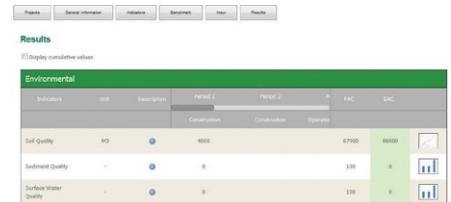

MONITORING AND EVALUATION: Your adaptive management tool that provides a structured process to monitor and evaluate your project performance. Allows you to aggregate data to ease management and reporting of projects.