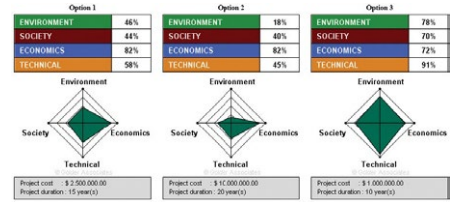

"In addition to structuring our decision process, GoldSET® provides a transparent communication tool that we believe will demonstrate our commitment to engage with our stakeholders when planning a remediation activity. And most importantly, the tool is designed to help us optimize our decision process and lead to better design and cost reductions."

Stella Karnis

Corporate Manager, Site Assessment, CN

"We have used GoldSET as a starting point to develop our Sustainability Decision Support Tool for management of contaminated federal sites. It has provided us with great transparency in the process as well as the ability to embed the three pillars of sustainability in a highly structured fashion for environmental remediation projects, so that a global analysis can be performed."

The decision tool is impartial and reliable, while being easy to use by our professionals involved in environmental but who are not necessarily familiar with the notion of Sustainable Development."

Sébastien Yelle

Head, Environmental Program Expertise, Québec Region, Public Works and Government Services Canada

Since 2007, GoldSET® aims at providing you with a set of web-based applications to integrate sustainability across your project life cycle:

OPTION ANALYSIS: Your framework to conduct comprehensive, transparent and defensible option analysis from a sustainable perspective. Supports your decision-making in complex situations where tradeoffs between technical and non-technical factors are inevitable.