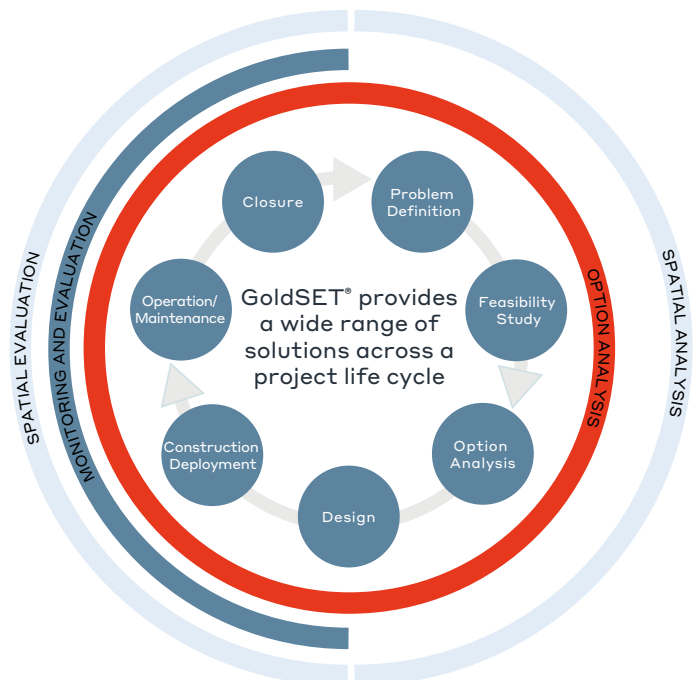

The ability to understand and assess in a transparent fashion the environmental, social, economic and technical risks as well as opportunities across project life cycle is fast becoming essential to the success of a project.

Inspired by ISO 26000 and by international best practices on environmental stewardship and social responsibility, we have developed effective ways to optimize sustainability across a project life cycle.

### What Is GoldSET®?

GoldSET® is a reliable, customizable set of tools that will help you to adopt sustainable practices across your project life cycle.

### GoldSET® Approach

Integrating a rigorous multicriteria analysis (MCA) approach, geospatial information management and the ability to forecast project performance, GoldSET® is an innovative set of web-based tools that provide a simple, systematic process to evaluate alternatives or to monitor on-going projects. This is achieved by using geospatial, qualitative and quantitative data from environmental, social, economic and technical dimensions. As such, the GoldSET® tools support the integration of triple-bottom-line considerations within projects, and foster proactive engagement with stakeholders.